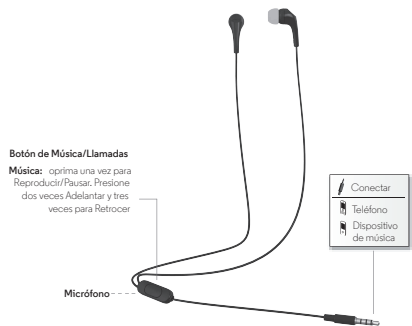

Pruébalo

Precaución sobre el uso con volumen alto

Aviso: la exposición a ruidos fuertes de cualquier tipo durante períodos prolongados de tiempo puede afectar su capacidad auditiva. Mientras mayor sea el nivel de sonido del volumen, menos tiempo pasará antes de que se afecte su capacidad auditiva. Para proteger su capacidad auditiva:

- Limite la cantidad de tiempo que utiliza los audífonos o auriculares a volumen alto.
- Evite subir el volumen para abstraerse de entornos ruidosos.
- Baje el volumen si no puede escuchar a las personas que le hablan de cerca.

Si siente molestias en el oído, incluida la sensación de presión o inflamación, timbres o sonidos distorsionados, debe dejar de utilizar el dispositivo con los audífonos o auriculares y recibir atención médica.

Declaración de conformidad con las directivas de la Unión Europea

Este producto cumple con los requisitos estadounidenses aplicables e incluye la marca CE.

MOTOROLA y el logotipo de la M estilizada son marcas comerciales o marcas comerciales registradas de Motorola Trademark Holdings, LLC. Todos los demás nombres de productos o de servicios pertenecen a sus respectivos dueños.
© 2016 Motorola Mobility LLC. Todos los derechos reservados.
ID del producto: Motorola Earbuds 2

M191B Row说明书, 用80克书写纸单黑双面印刷

背面

diecut K Size:210x143mm